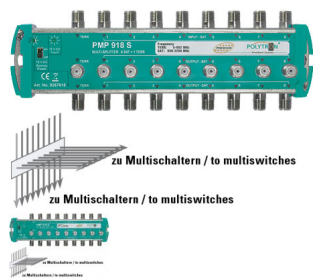

SATELITSKI RAZDJELNIK 9/18 PMP918S pasivni

Ocjena: Nije još ocijenjeno

Cijena

Cijena: 116,80 €

[Postavite pitanje o ovom proizvodu](#)

Opis

Splitter for cascadable systems

2-way splitter for 9 IN, 18 OUT

DC voltage can be blocked by means of a switch.

high isolation between the line

high return loss >12 dB

remote powering through the line

Typ / Type

PMP 918-S

Artikelnummer / Article no.

9287618

Eingänge / Inputs

8x 950-2200 MHz

1x 5-862 MHz

Ausgänge / Outputs

16x 950-2200 MHz

2x 5-862 MHz

Verteildämpfung / Through loss SAT

2x 6,0 ±1dB

Verteildämpfung / Through loss TERR

2x 4 ±1dB

Entkopplung / Isolation